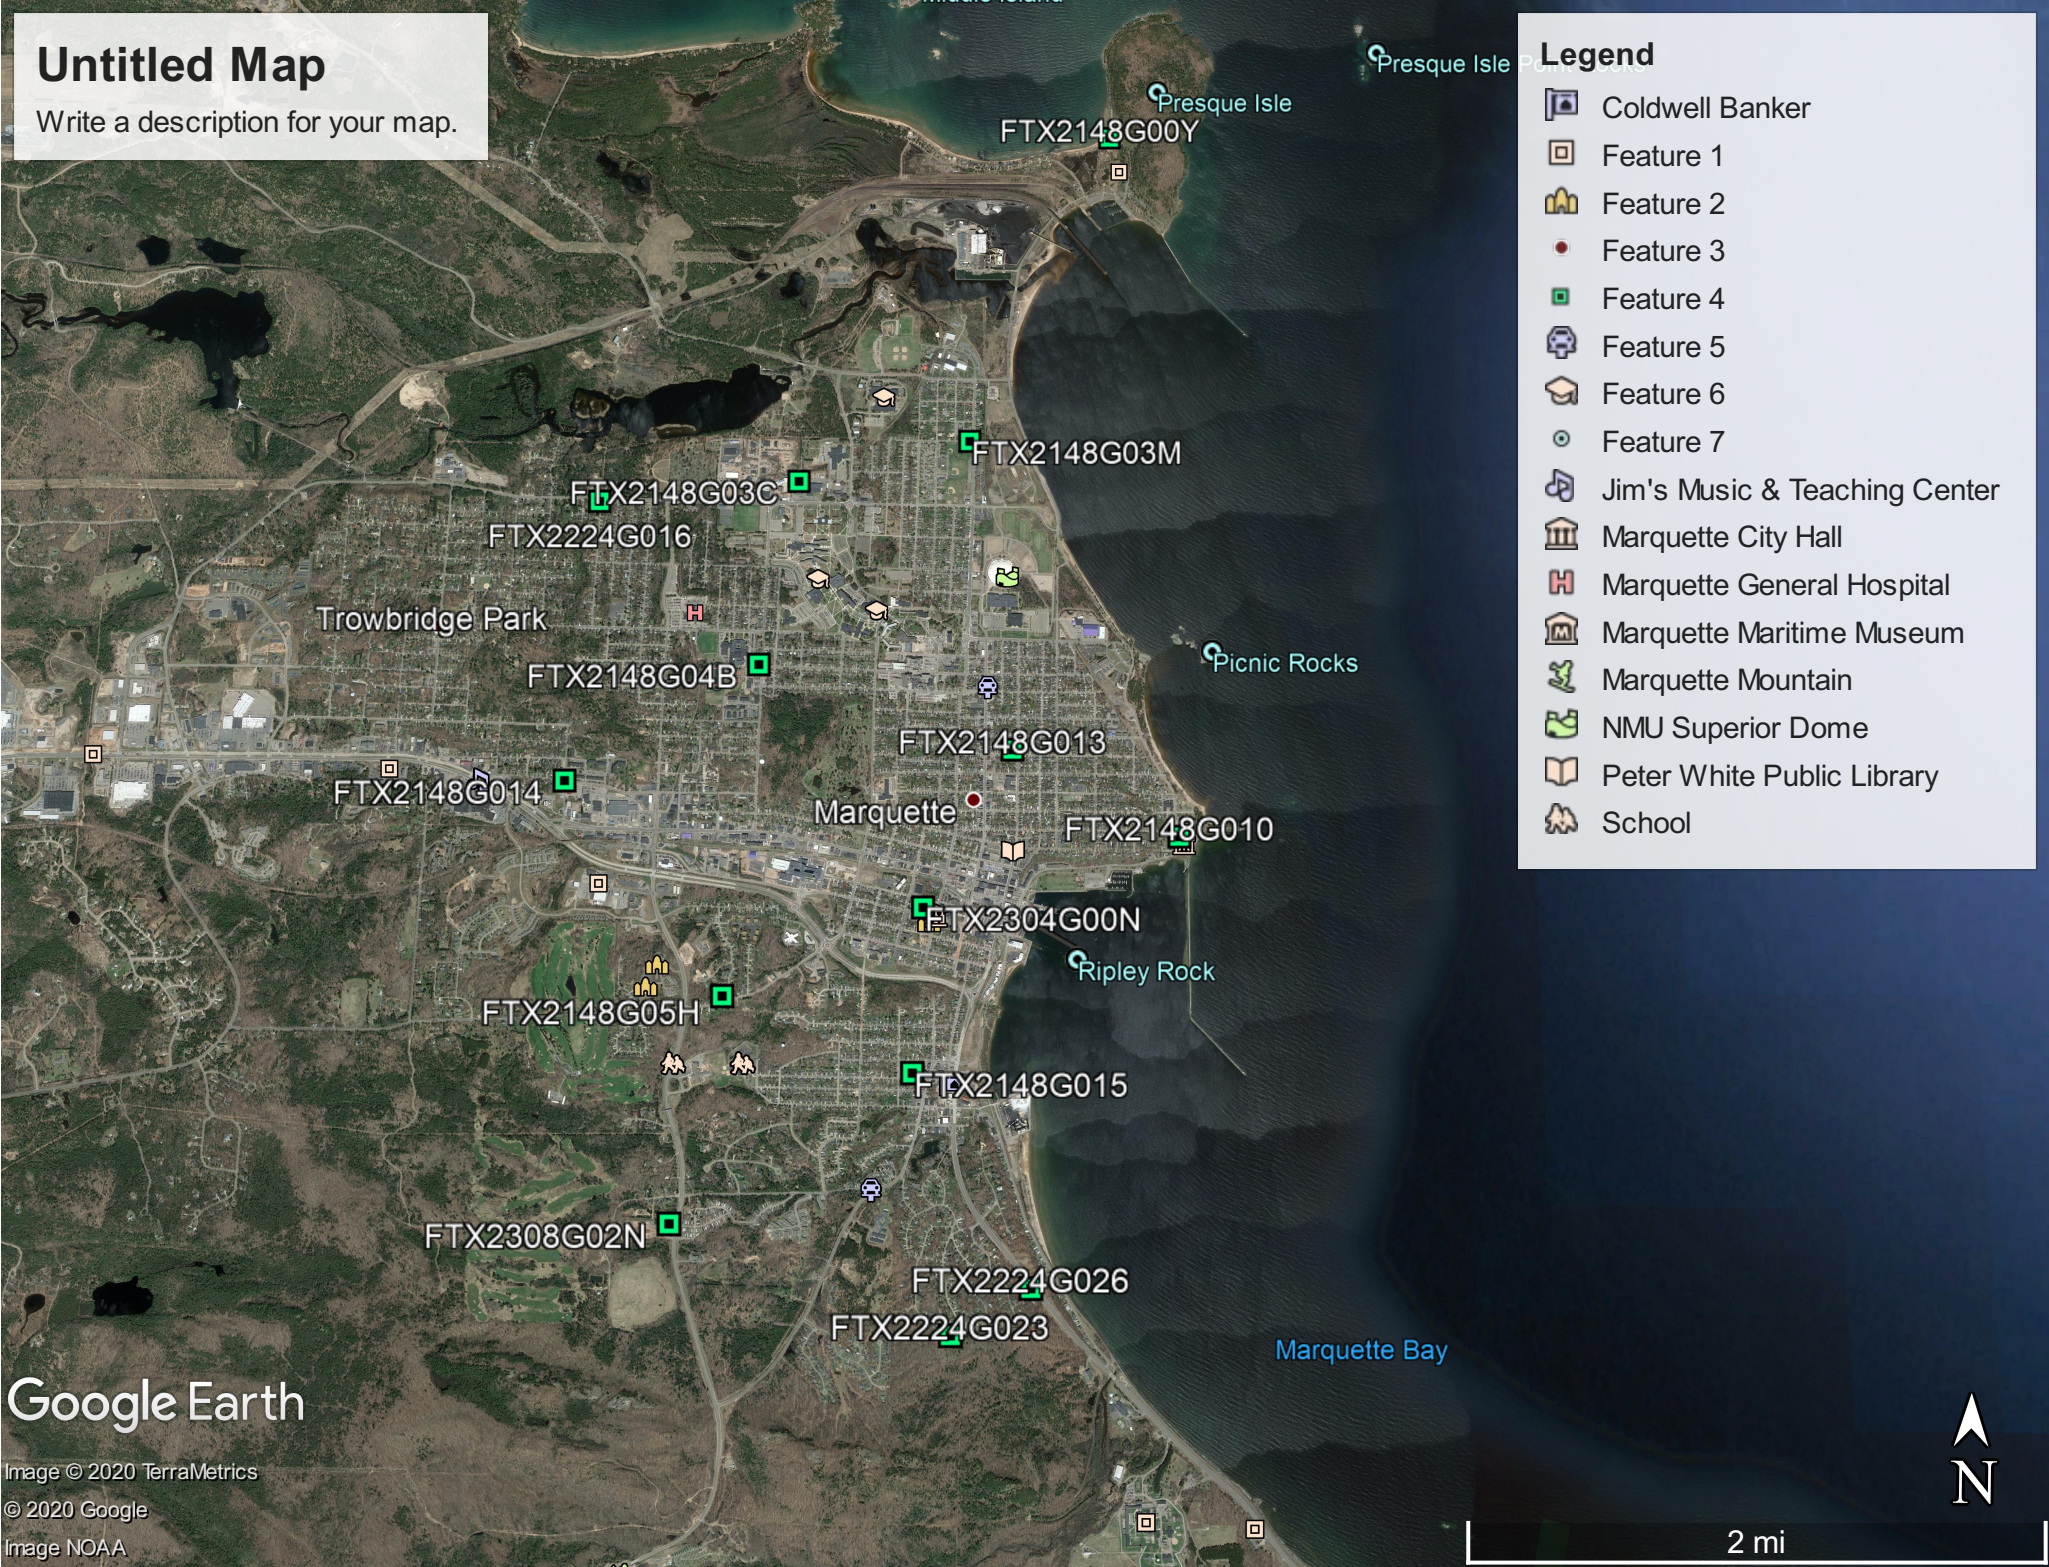

# Untitled Map

Write a description for your map.

### Legend

- Coldwell Banker
- Feature 1
- Feature 2
- Feature 3
- Feature 4
- Feature 5
- Feature 6
- Feature 7
- Jim's Music & Teaching Center
- Marquette City Hall
- Marquette General Hospital
- Marquette Maritime Museum
- Marquette Mountain
- NMU Superior Dome
- Peter White Public Library
- School

Google Earth

Image © 2020 TerraMetrics  
© 2020 Google  
Image NOAA

A north arrow pointing upwards and a scale bar indicating 2 miles.