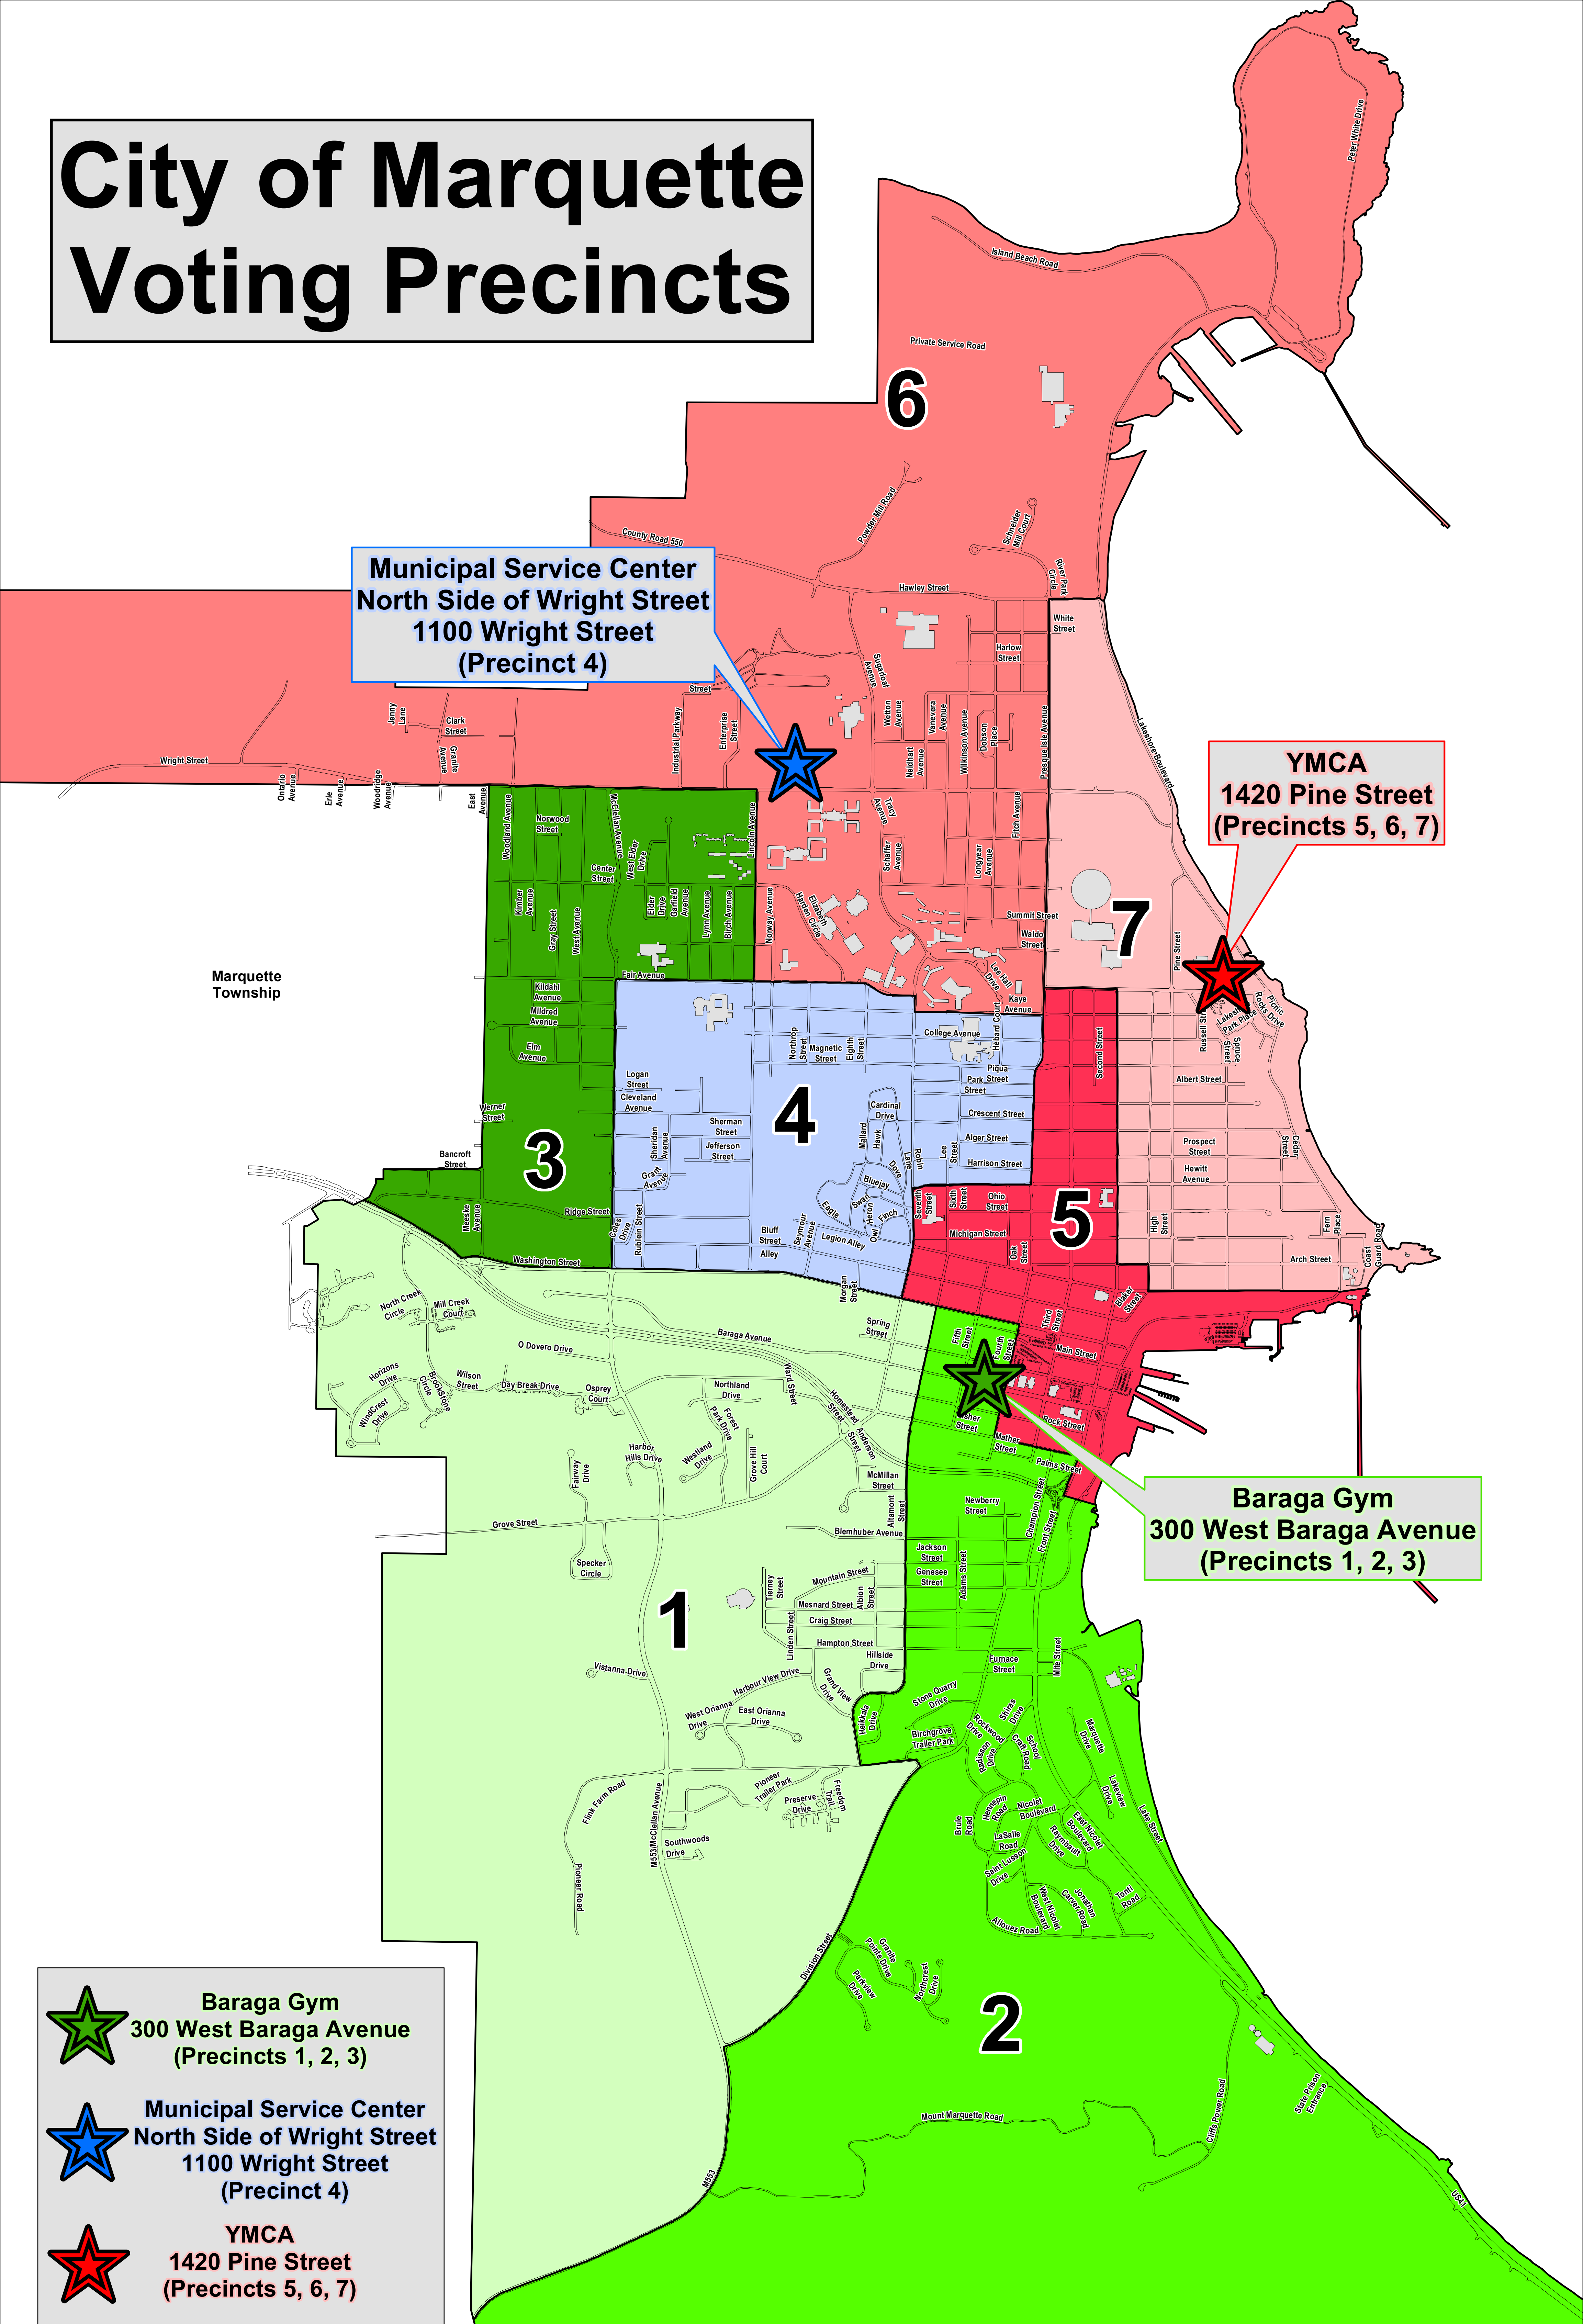

# City of Marquette Voting Precincts

**Municipal Service Center**  
 North Side of Wright Street  
 1100 Wright Street  
 (Precinct 4)

**YMCA**  
 1420 Pine Street  
 (Precincts 5, 6, 7)

**Baraga Gym**  
 300 West Baraga Avenue  
 (Precincts 1, 2, 3)

-  **Baraga Gym**  
300 West Baraga Avenue  
(Precincts 1, 2, 3)
-  **Municipal Service Center**  
North Side of Wright Street  
1100 Wright Street  
(Precinct 4)
-  **YMCA**  
1420 Pine Street  
(Precincts 5, 6, 7)